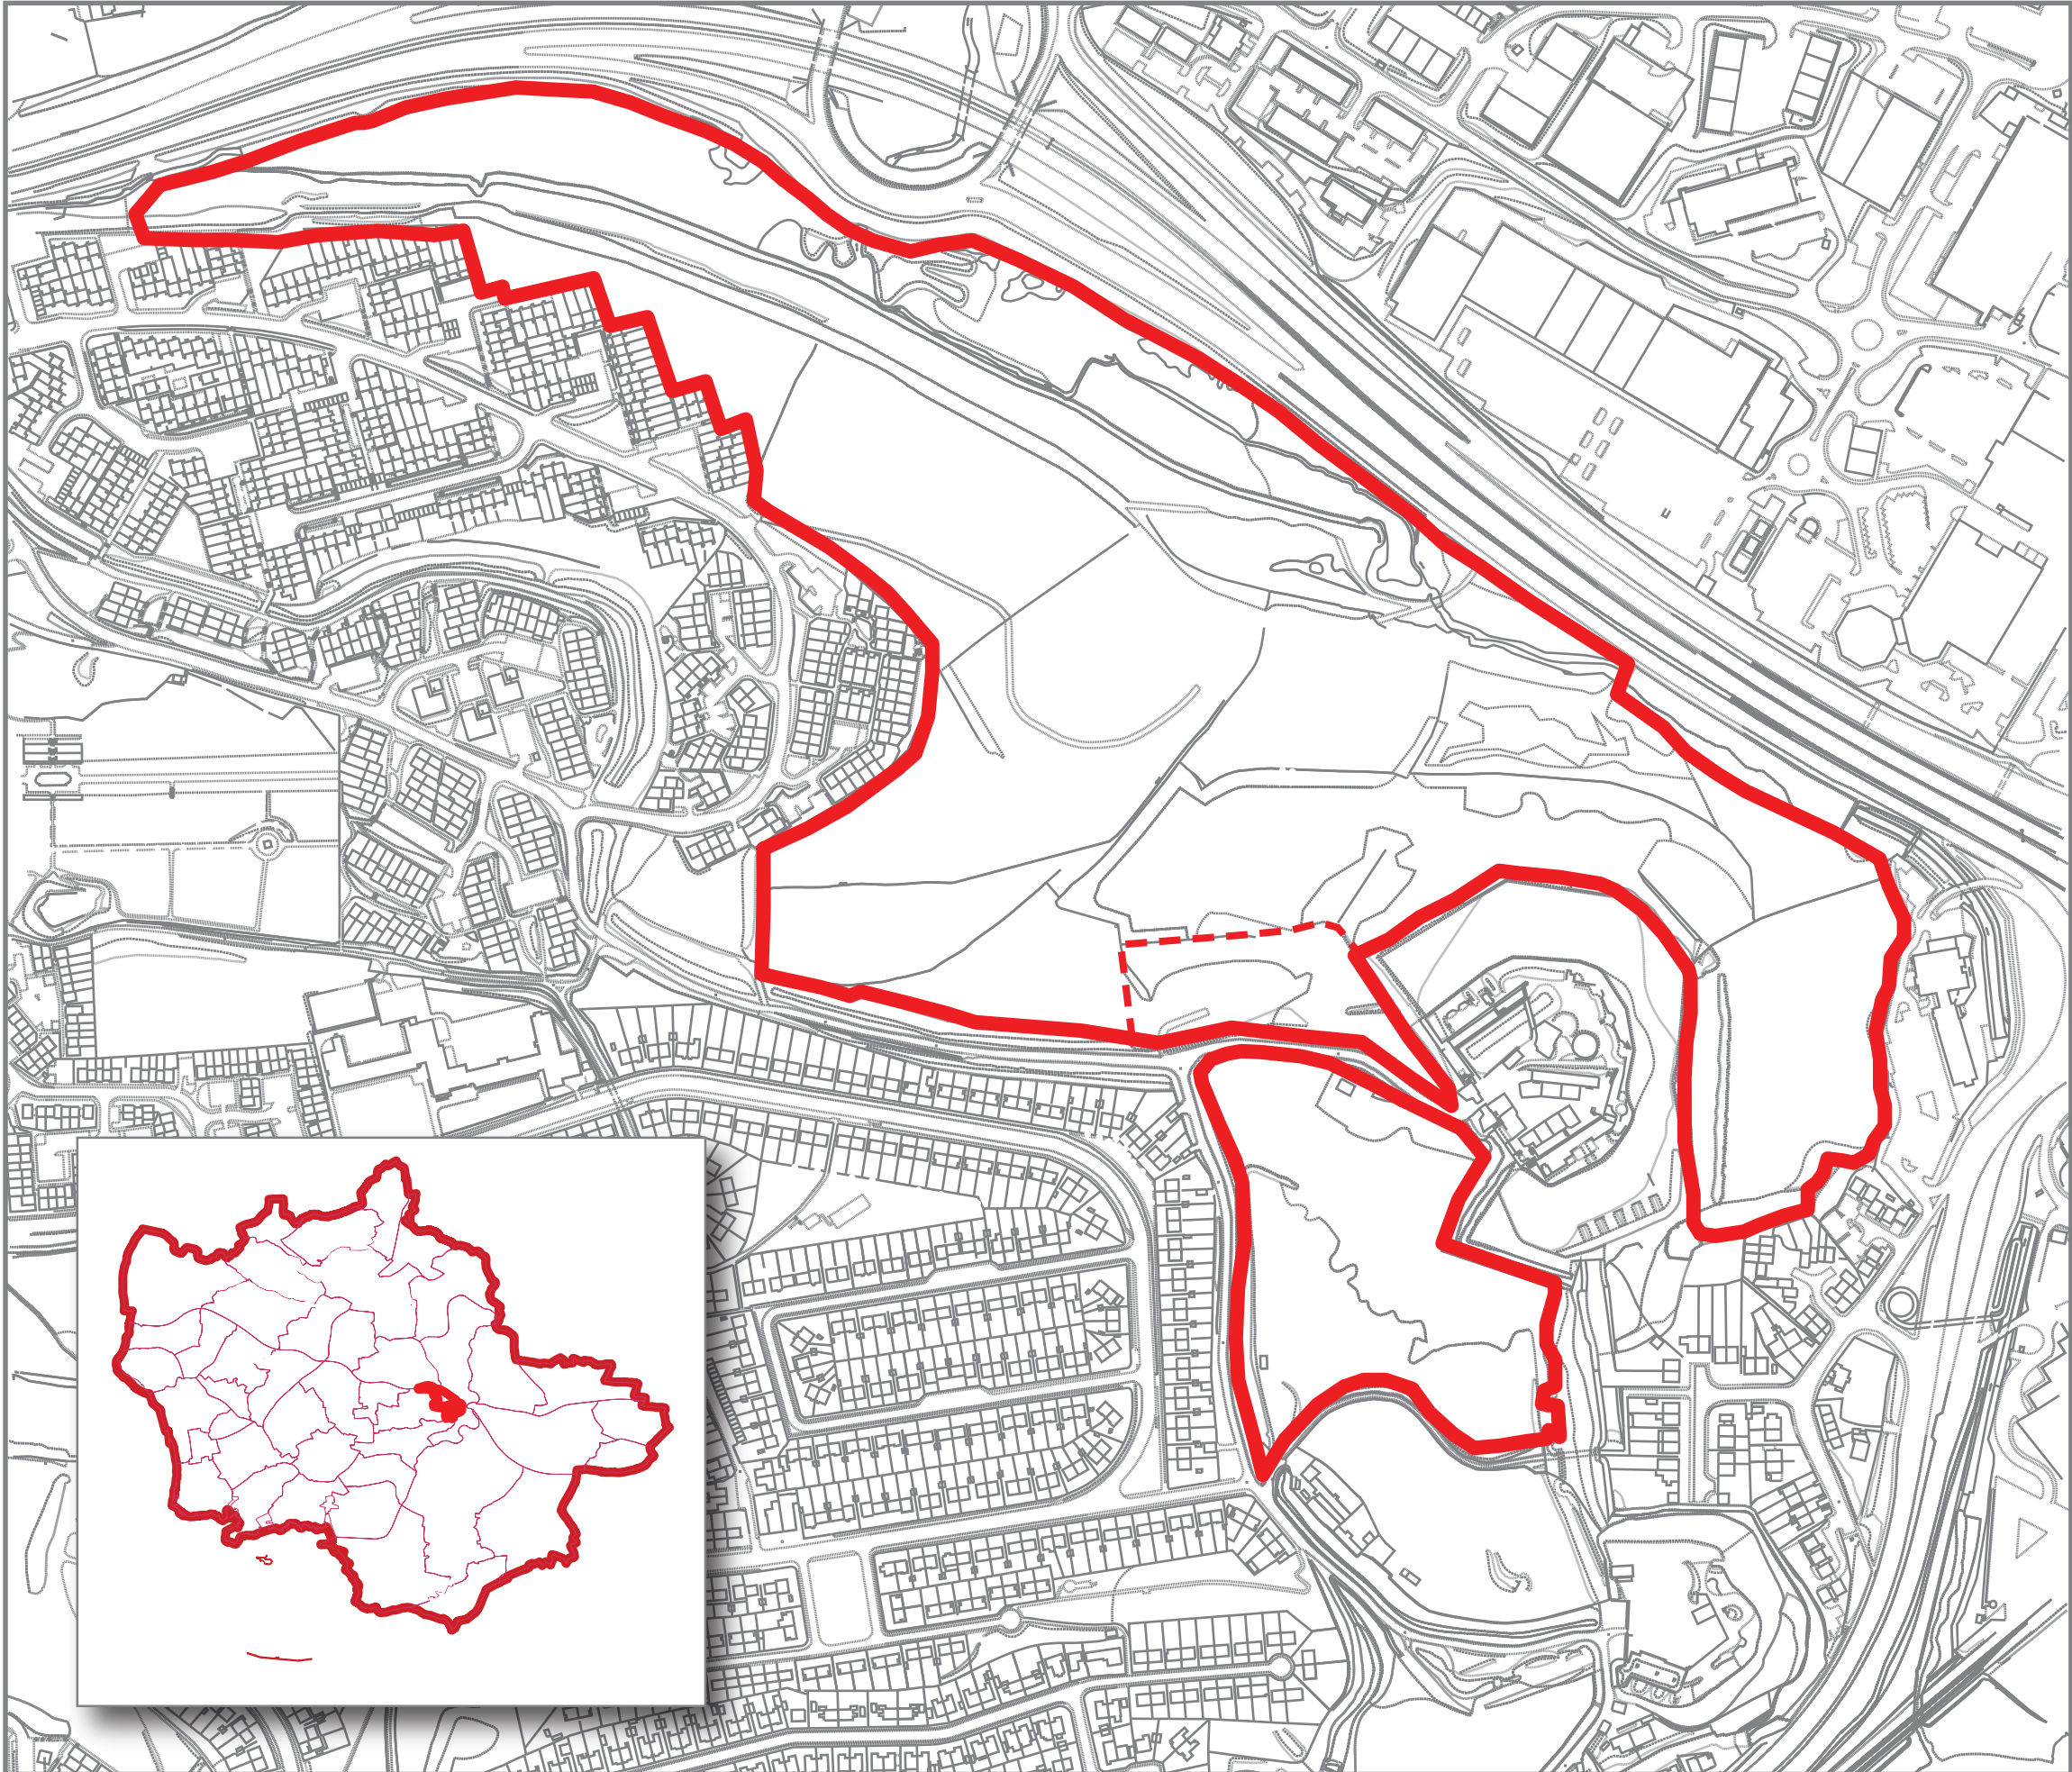

efford marsh
local nature reserve

2014 extension plan

map - site boundary

- new site boundary
- - - old site boundary

Reproduced from the Ordnance Surveys digital maps with the permission of the Controller of Her Majesty's Stationery Office. © Crown Copyright. Plymouth City Council Licence No. 100018633. This map extract has been produced for the sole purpose of providing you with reference information only. NO FURTHER COPIES CAN BE MADE. Unauthorised reproduction infringes Crown Copyright and may lead to prosecution or civil proceedings. Published 2014. Scale 1:4150